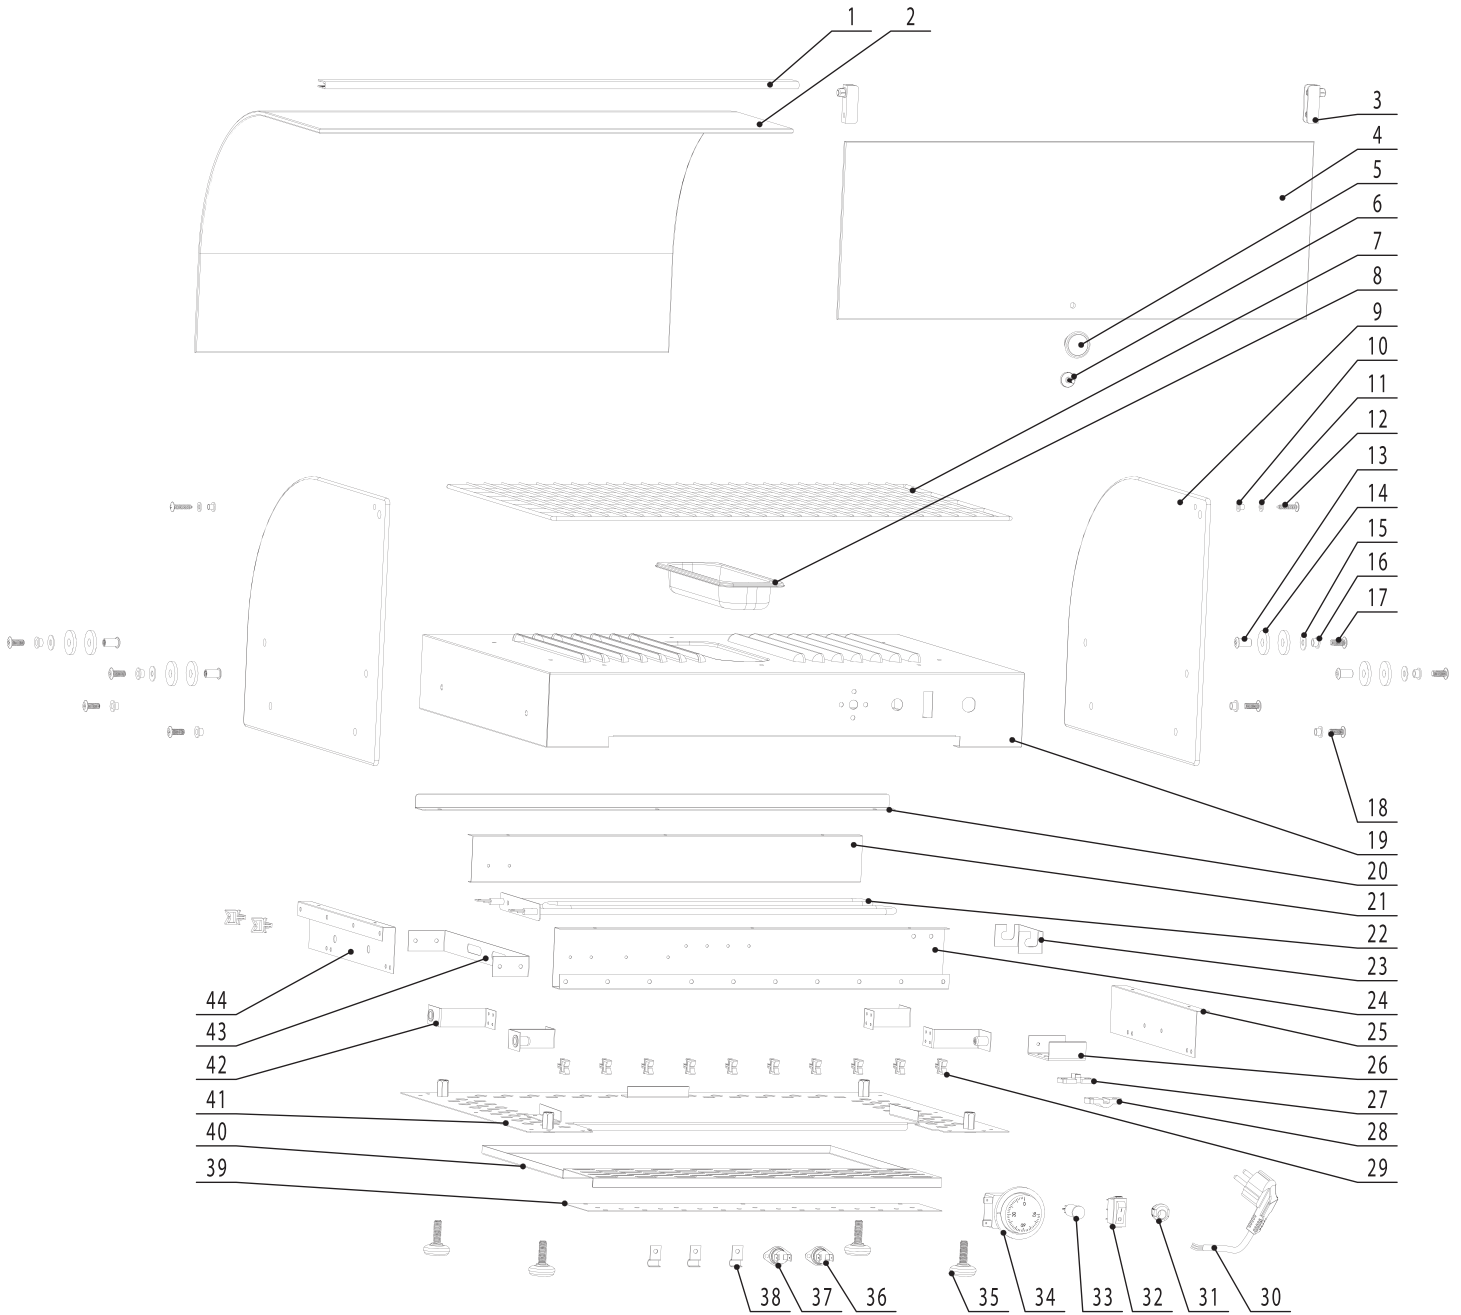

Parts Breakdown

Model DW-CN-0025-L 41868

Parts Breakdown

Model DW-CN-0025-L 41868

Item No.	Description	Position	Item No.	Description	Position	Item No.	Description	Position
69075	Glass Bracket for 41868	1	69081	Stainless Steel Flat Washer 6x16x1 for 41868	15	78121	Plug-Type Fixer for 41868	29
78072	Curved Glass for 41868	2	69082	T-Type Washer M6 for 41868	16	60214	Power Line for 41868	30
78036	Door Hinge for 41868	3	69083	Screw M6x15 for 41868	17	79291	Wire Clip for 41868	31
78110	Door Glass for 41868	4	69084	Screw M6x20 for 41868	18	30597	Switch for 41868	32
78035	Handle for 41868	5	69085	Middle Panel for 41868	19	60218	Indicator Light for 41868	33
78034	Nail for Glass for 41868	6	78080	Baseboard Hanger for 41868	20	78061	Probe Pressing Plate for 41868	34, 38
78077	Shelf for 41868	7	78081	Front Panel for 41868	21	60181	Adjustable Feet for 41868	35
60735	Water Receiver for 41868	8	60738	Heating Element for 41868	22	71661	Control 150°C for 41868	36
78079	Side Glass for 41868	9	78043	Heating Element Frame 2 for 41868	23, 43	71662	Control 125°C for 41868	37
69077	T-Type Washer M5 for 41868	10	78083	Rear Panel for 41868	24	78097	Baffle for 41868	39
69078	Washer M5 for 41868	11	69087	Right Panel for 41868	25	78098	Drawer for 41868	40
69079	Stainless Steel Screws for 41868	12	78056	Cable Clip Fixer for 41868	26	69088	Side Glass for 41868	41
69080	Nut M6x15 for 41868	13	61246	Wire Clip Holder for 41868	27	69089	Panel Bracket for 41868	42
60198	Vibration Absorbing Gasket for 41868	14	61245	Wire Clip Cover for 41868	28	69090	Right Panel for 41868	44